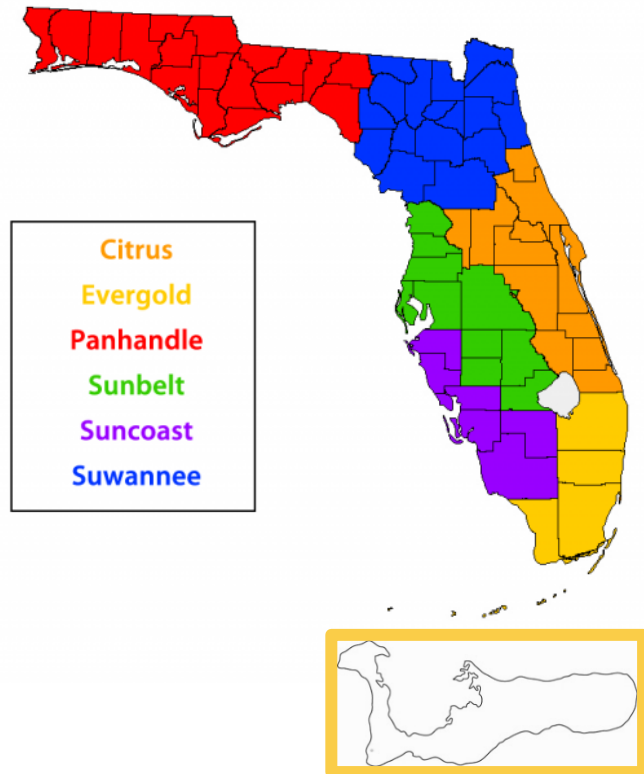

2019-2020 Kiwanis Family Directory

Florida District of Circle K International

Zone and Divisional Maps of the Florida District:

All branches of the K-Family are organized by divisions; please see the maps below.

Kiwanis Division	Key Club Zone	CKI Division
1, 2, 3	A, B	Panhandle
4, 5, 6	C	Suwannee
16, 20, 21, 23, 24, 25, 26	J, K, G	Evergold
7, 9, 10, 11, 16	D, G, L	Citrus
8, 12, 13, 14, 15	E, F, M	Sunbelt
17, 18, 19, 22	H, I	Suncoast