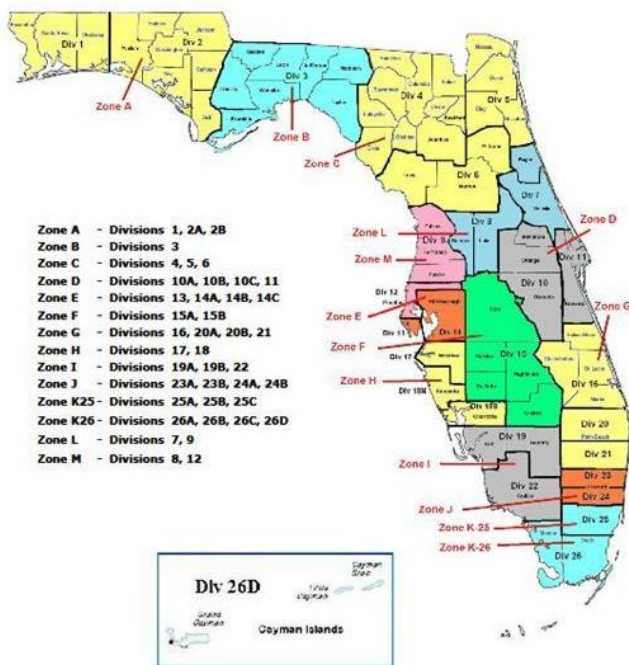

2019-2020 Kiwanis Family Directory

Florida District of Circle K International

Zone and Divisional Maps of the Florida District:

All branches of the K-Family are organized by divisions; please see the maps below.

Kiwanis Division	Key Club Zone	CKI Division
1, 2, 3	A, B	Panhandle
4, 5, 6	C	Suwannee
16, 20, 21, 23, 24, 25, 26	J, K, G	Evergold
7, 9, 10, 11, 16	D, G, L	Citrus
8, 12, 13, 14, 15	E, F, M	Sunbelt
17, 18, 19, 22	H, I	Suncoast